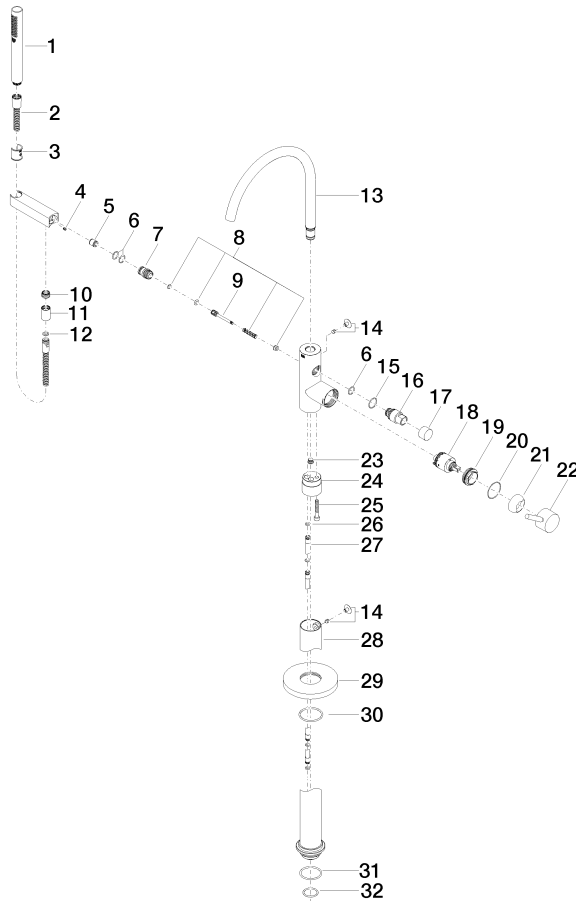

Single-lever bath mixer with stand pipe for free-standing assembly with hand shower set - Champagne (22kt Gold)

TARA

25 863 661
Parts for other
finishes can be found
here: [Chrome](#)

Single-lever bath mixer with stand pipe for free-standing assembly with hand shower set - Champagne (22kt Gold)

TARA

25 863 661

Spare parts list

No.	Item Number	Name	Quantity used	Delivery time
1	90 12 11 140 30-47	shower	1	30
2	90 30 02 072 00-47	Metal shower hose 1/2" x 3/8" x 1250 mm - Champagne (22kt Gold)	1	30
3	09 18 40 118 90	sleeve	1	2
4	09 31 11 058 90	pin	1	2
5	90 23 01 141 00 90	back-flow preventer	1	2
6	90 14 10 010 00 90	seal	3	2
7	09 24 03 153 20-47	nipple	1	-
Spare part can no longer be ordered, please order the replacement item				
8	90 16 02 023 00 90	spring	1	2
9	09 31 09 102 20-47	pull-rod	1	-
Spare part can no longer be ordered, please order the replacement item				
10	09 24 03 069 90	nipple	1	2
11	90 21 02 069 00-47	cover	1	30
12	90 14 20 026 00 90	seal	1	2
13	90 28 22 327 01-47	spout	1	30
14	04 31 20 036 00 90	plug	2	2
15	09 14 10 112 90	seal	1	2
16	09 21 34 081 20-47	nipple	1	30
17	09 20 88 002-47	handle	1	30
18	90 15 05 039 00 90	cartridge	1	2
19	09 24 04 298 90	nut	1	2
20	09 14 10 037 90	seal	1	2
21	09 28 30 036-47	cover	1	30
22	90 20 66 005 00-47	handle	1	30
23	04 31 20 039 11 90	plug	1	2
24	09 24 03 152 20-47	adaptor	1	-
Spare part can no longer be ordered, please order the replacement item				
25	09 30 30 111 90	screw	1	2
26	09 14 10 139 90	seal	2	2
27	04 28 22 025 00 90	connection	2	2
28	04 28 22 030 00-47	pipe	1	30
29	09 27 88 007-47	rosette	1	30
30	90 14 10 129 00 90	seal	1	2
31	09 14 10 084 90	seal	1	2
32	09 14 10 018 90	seal	1	2